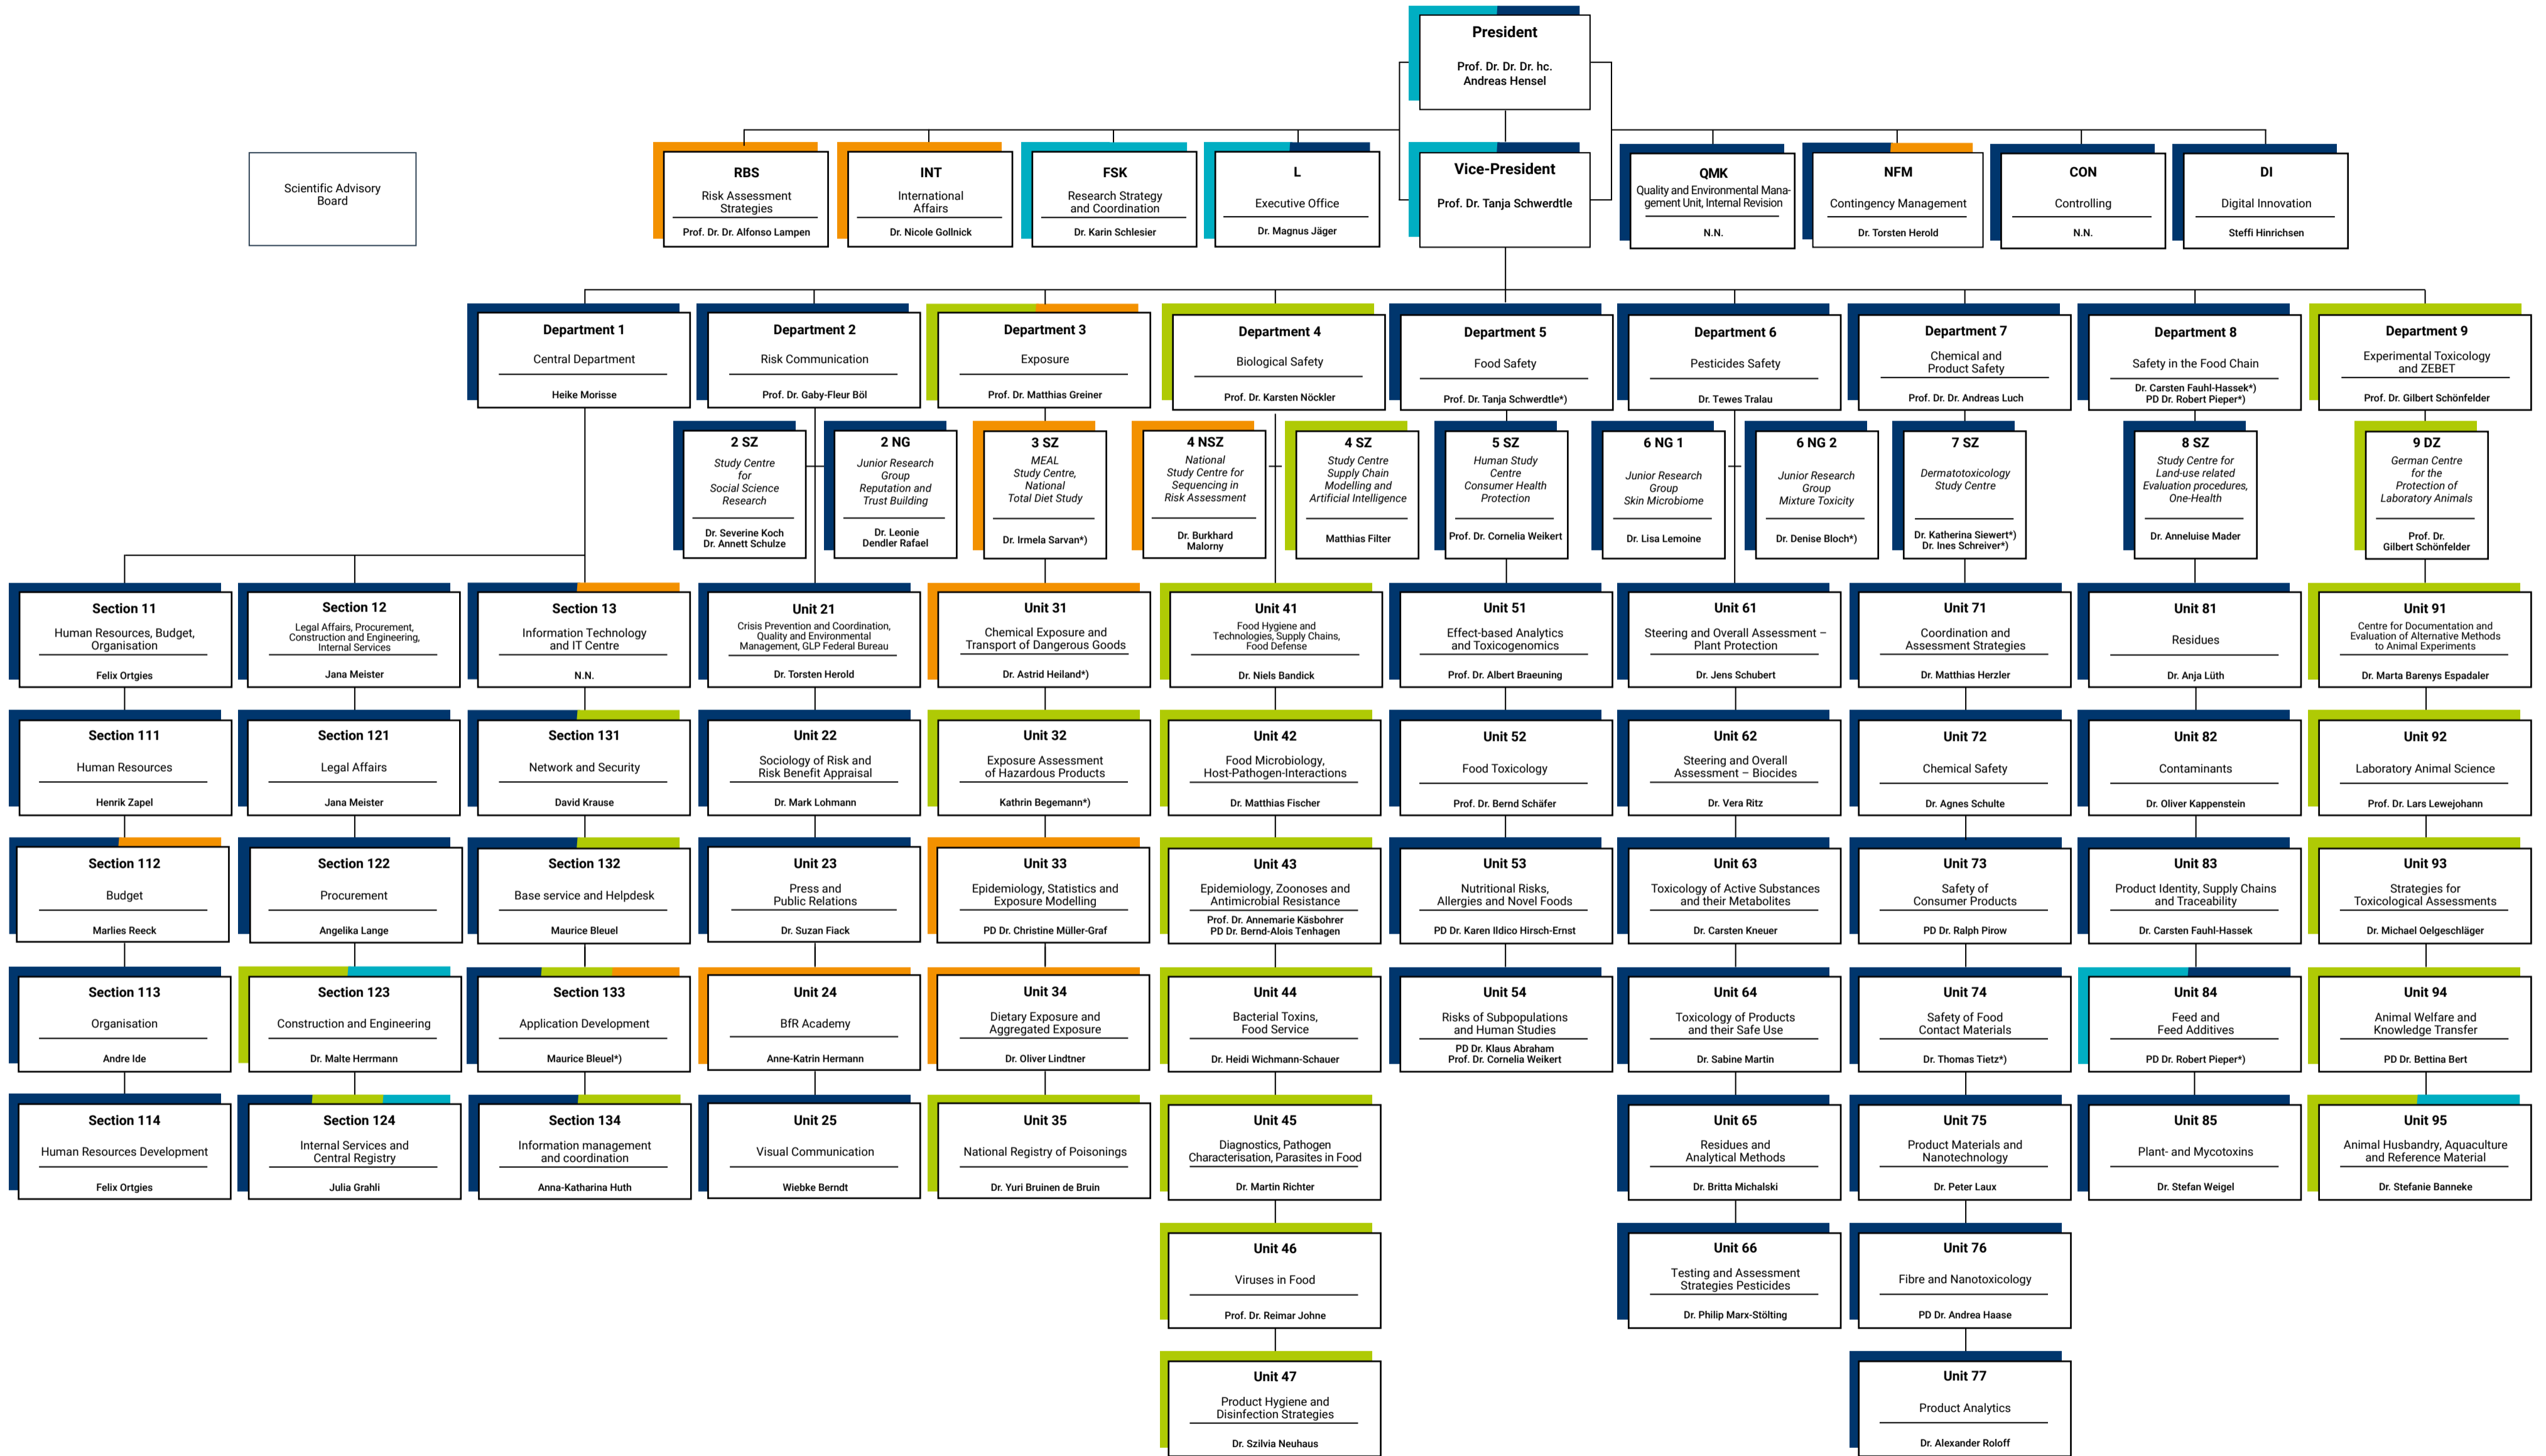

**Organisation Chart and Locations German Federal Institute for Risk Assessment (BfR)**

\*) Temporary appointment or entrusted with the performance of tasks  
 ) Reporting

**Locations**

- Berlin Jungfernheide**  
Max-Dohrn-Straße 8-10  
10589 Berlin  
GERMANY  
Phone +49 30 18412-0  
Fax +49 30 18412-99099
- Berlin Marienfelde**  
Diedersdorfer Weg 1  
12277 Berlin  
GERMANY  
Phone +49 30 18412-0  
Fax +49 30 18412-99099
- Berlin Alt-Marienfelde**  
Alt-Marienfelde 17-21  
12277 Berlin  
GERMANY  
Phone +49 30 18412-0  
Fax +49 30 18412-99099
- Berlin Nahmitzer Damm**  
Nahmitzer Damm 12  
12277 Berlin  
GERMANY  
Phone +49 30 18412-0  
Fax +49 30 18412-99099