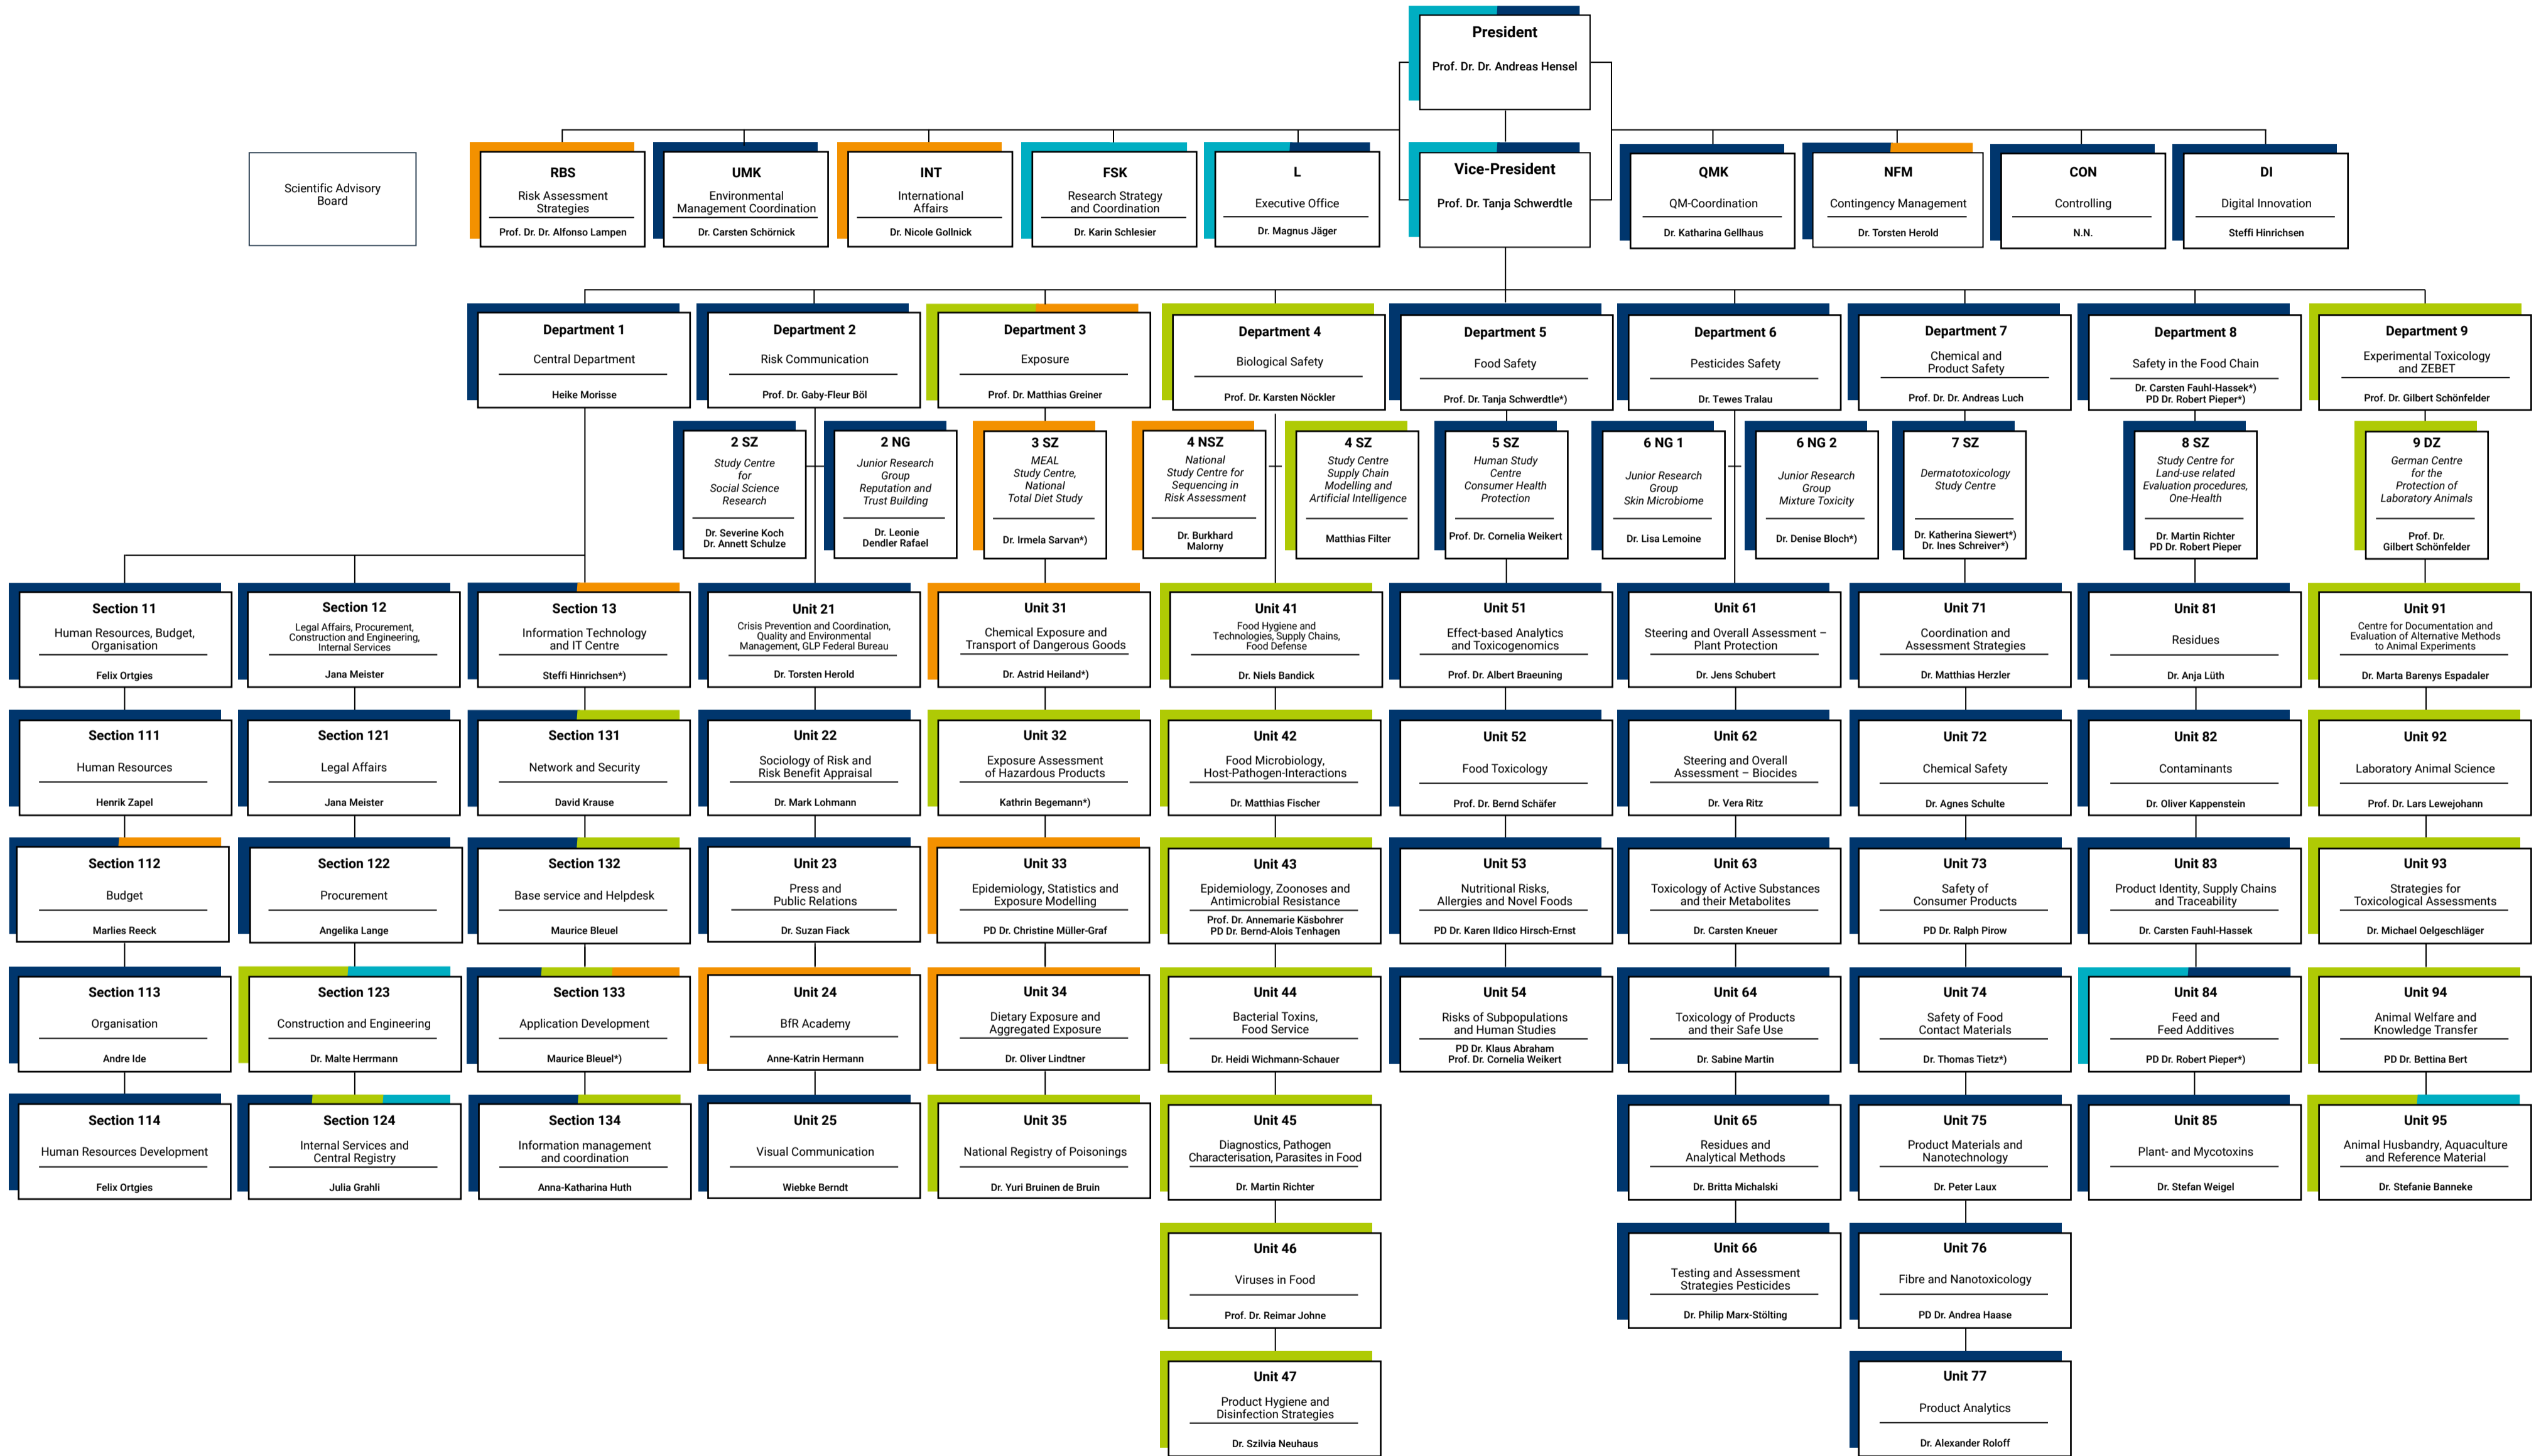

Organisation Chart and Locations German Federal Institute for Risk Assessment (BfR)

*) Temporary appointment or entrusted with the performance of tasks
) Reporting

Locations

- Berlin Jungfernheide**
Max-Dohrn-Straße 8-10
10589 Berlin
GERMANY
Phone +49 30 18412-0
Fax +49 30 18412-99099
- Berlin Marienfelde**
Diedersdorfer Weg 1
12277 Berlin
GERMANY
Phone +49 30 18412-0
Fax +49 30 18412-99099
- Berlin Alt-Marienfelde**
Alt-Marienfelde 17-21
12277 Berlin
GERMANY
Phone +49 30 18412-0
Fax +49 30 18412-99099
- Berlin Nahmitzer Damm**
Nahmitzer Damm 12
12277 Berlin
GERMANY
Phone +49 30 18412-0
Fax +49 30 18412-99099