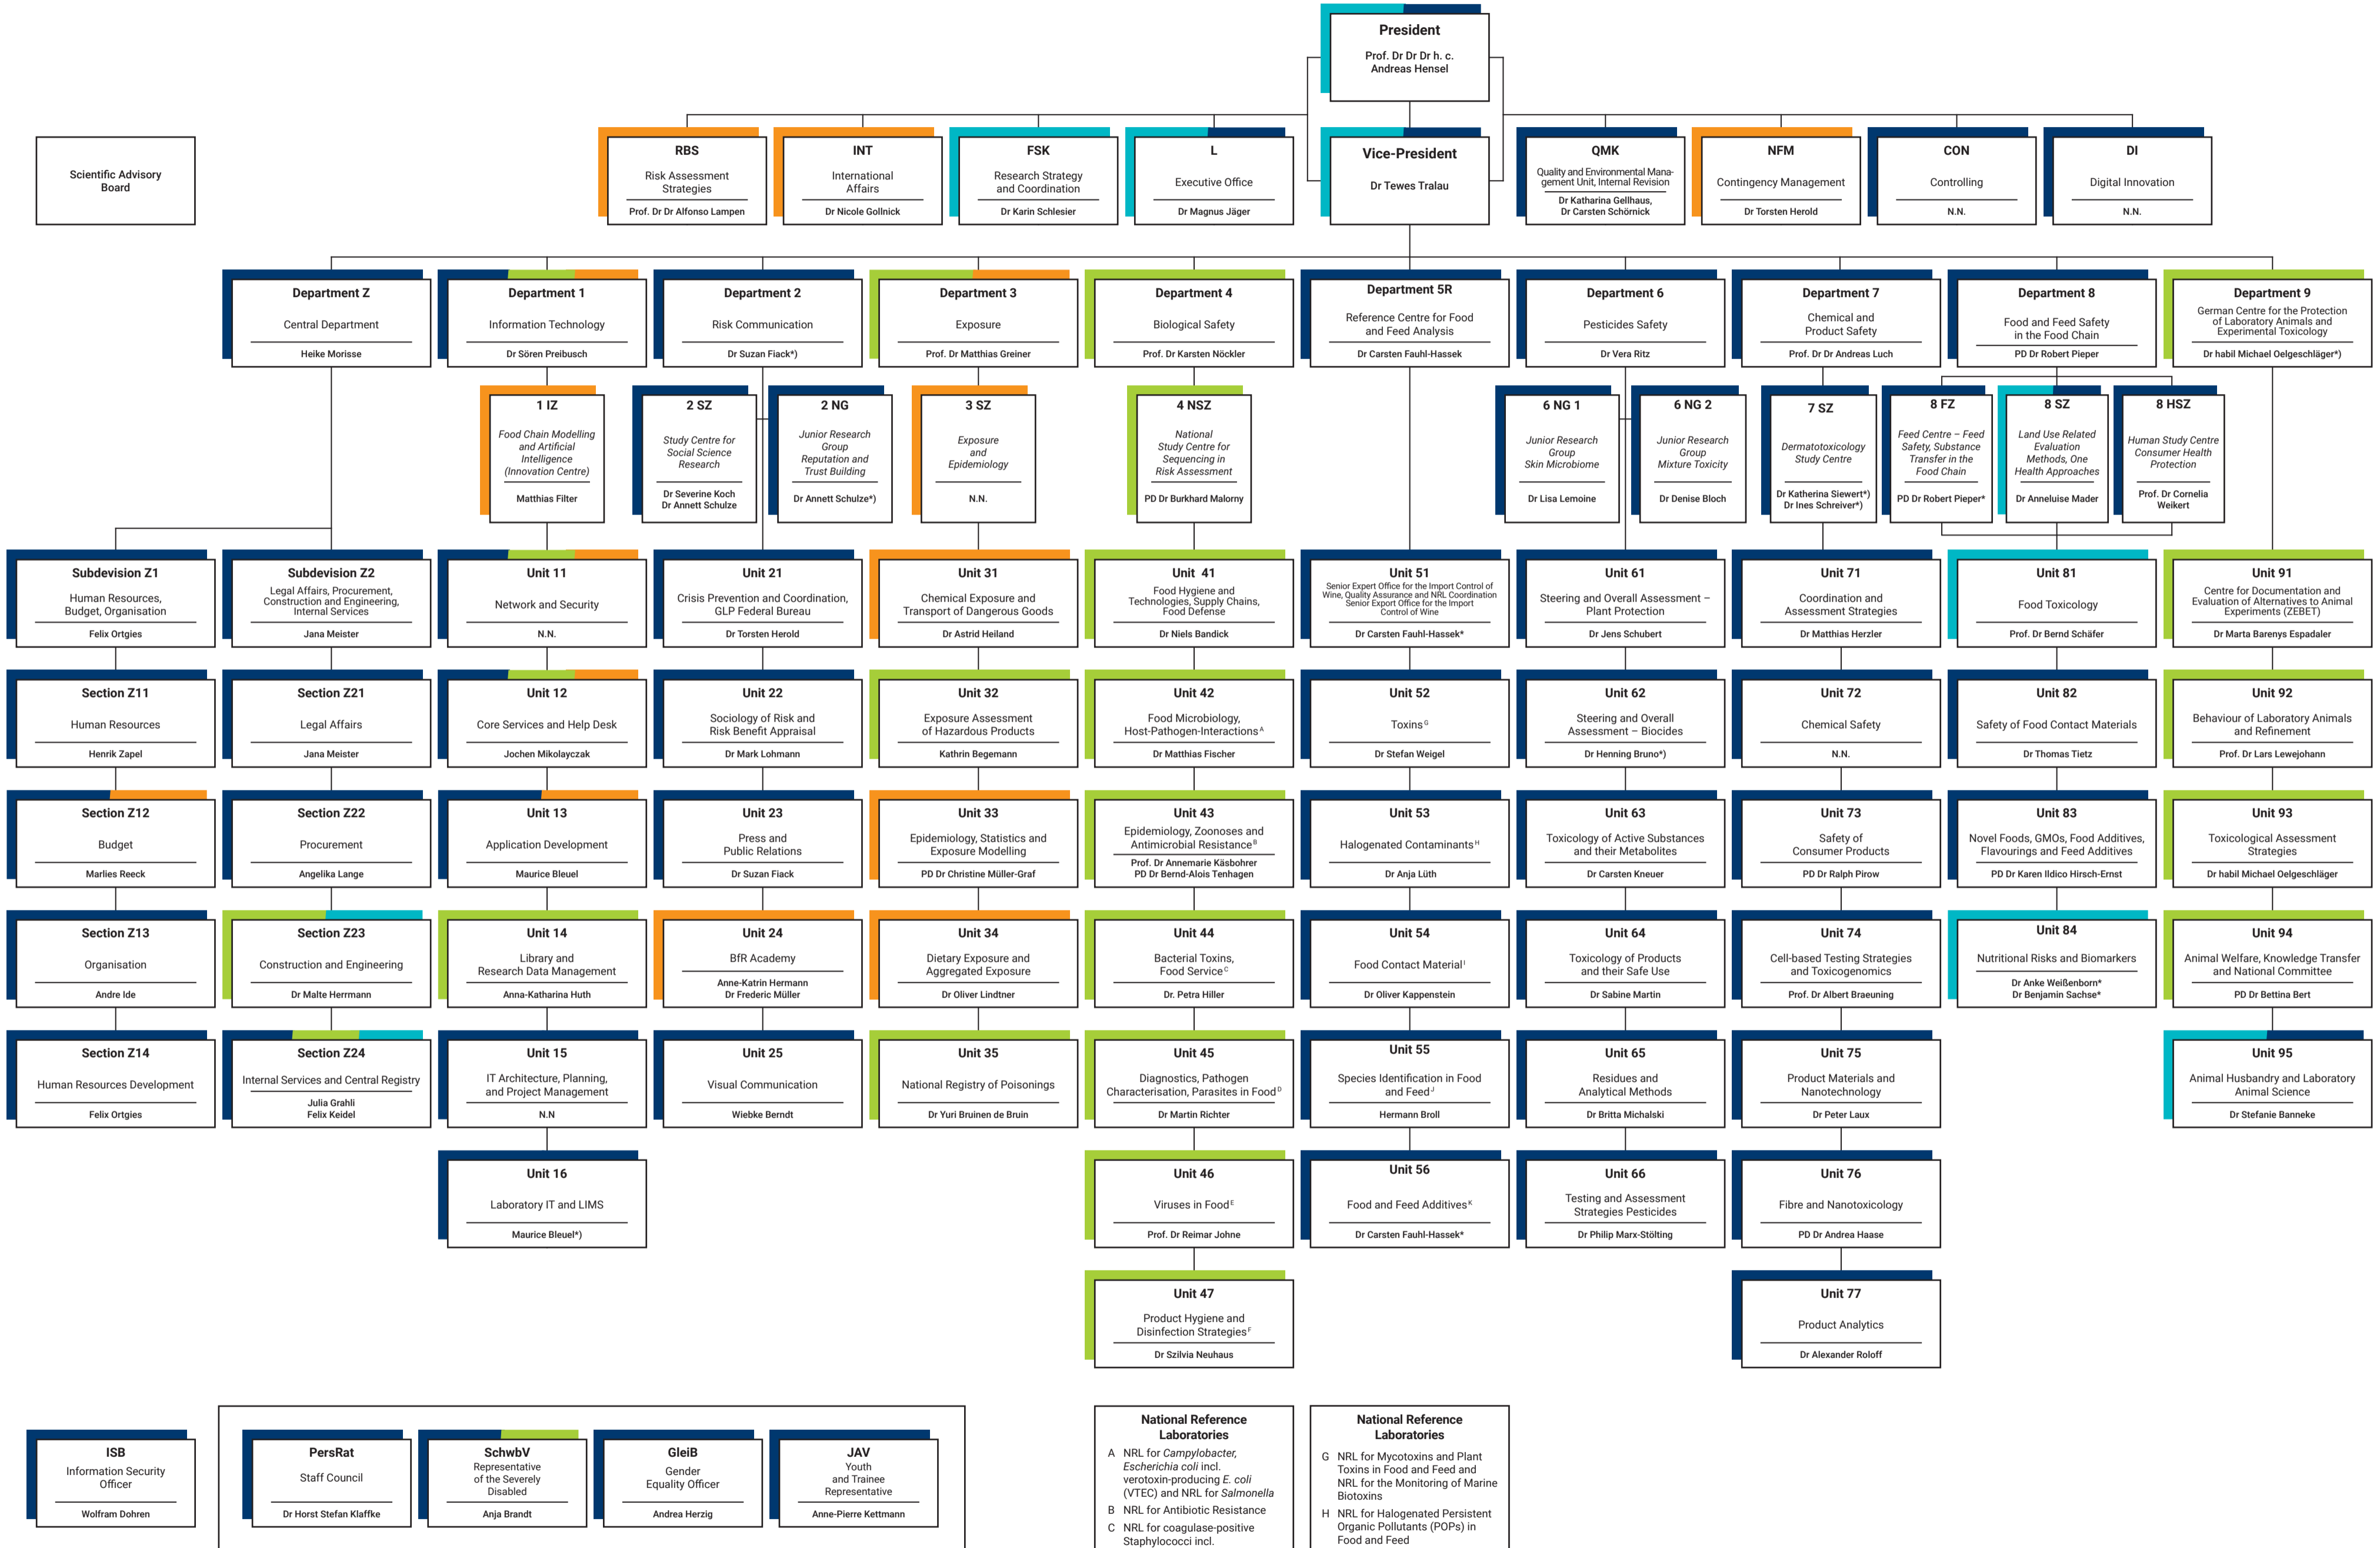

Organisation Chart and Locations German Federal Institute for Risk Assessment (BfR)

Locations

Berlin Jungfernheide
Max-Dohrn-Straße 8–10
10589 Berlin
GERMANY
P +49 30 18412-0
F +49 30 18412-99099

Berlin Marienfelde
Diedersdorfer Weg 1
12277 Berlin
GERMANY
T +49 30 18412-0
F +49 30 18412-99099

Berlin Alt-Marienfelde
Alt-Marienfelde 17–21
12277 Berlin
GERMANY
P +49 30 18412-0
F +49 30 18412-99099

Berlin Nahmitzer Damm
Nahmitzer Damm 12
12277 Berlin
GERMANY
P +49 30 18412-0
F +49 30 18412-99099

*) temporary appointment or entrusted with the performance of tasks