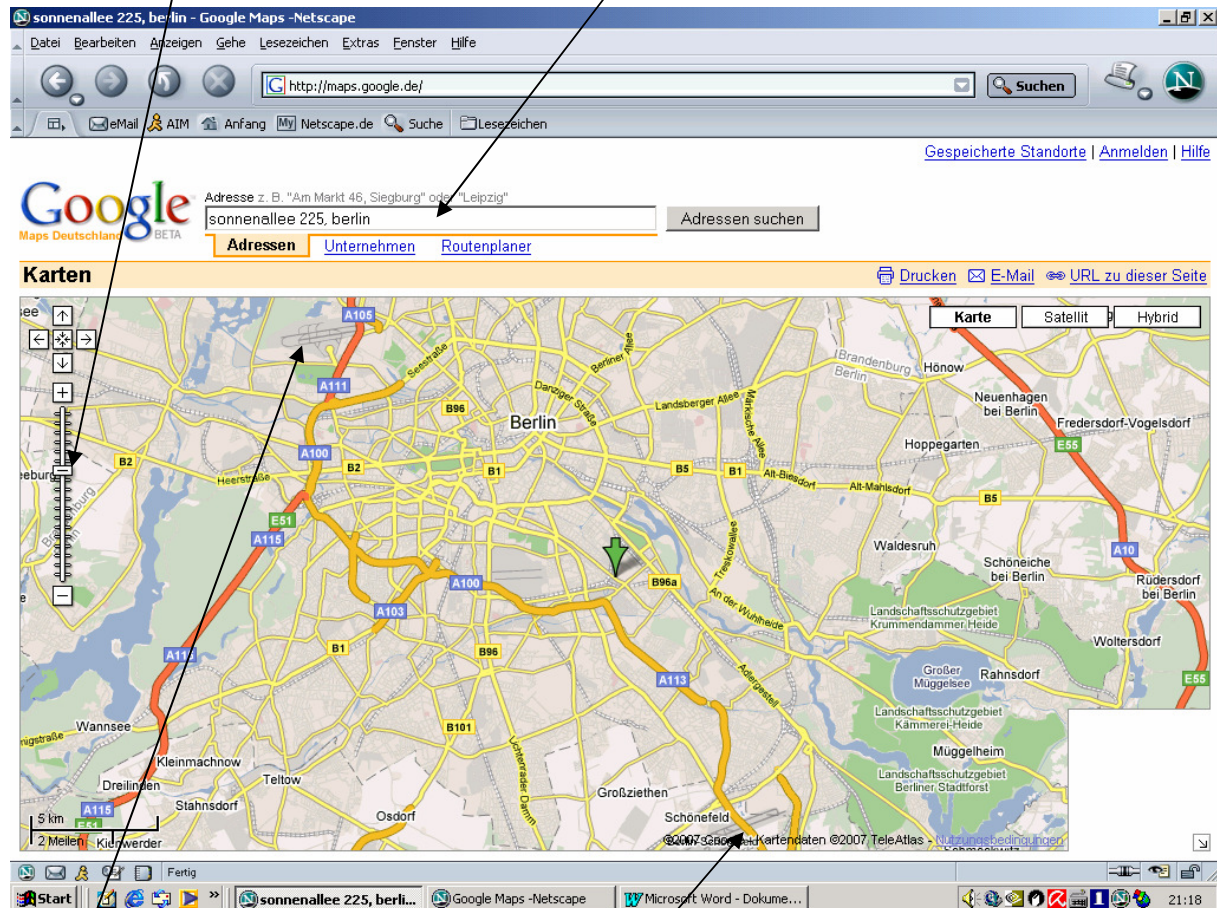

## Online map of Berlin – Best way to print your own map

1. Choose your internet browser and type: [www.maps.google.de](http://www.maps.google.de)
2. Please type in the address line: [sonnenallee 225, berlin](#)
3. Use the zoom function and you will get:

Airport Berlin-Tegel (TXL)

Airport Berlin-Schoenefeld (SFX)

The green arrow shows the position of the hotel in the south-east of the city of Berlin.

Here are some photographs of the hotel, which has a special architecture.

The best City train station (S-Bahn) to reach the hotel is “Sonnenallee”:

Using the “Hybrid” function you will see a photograph, showing embankment of railway and water of a canal which is nearby: