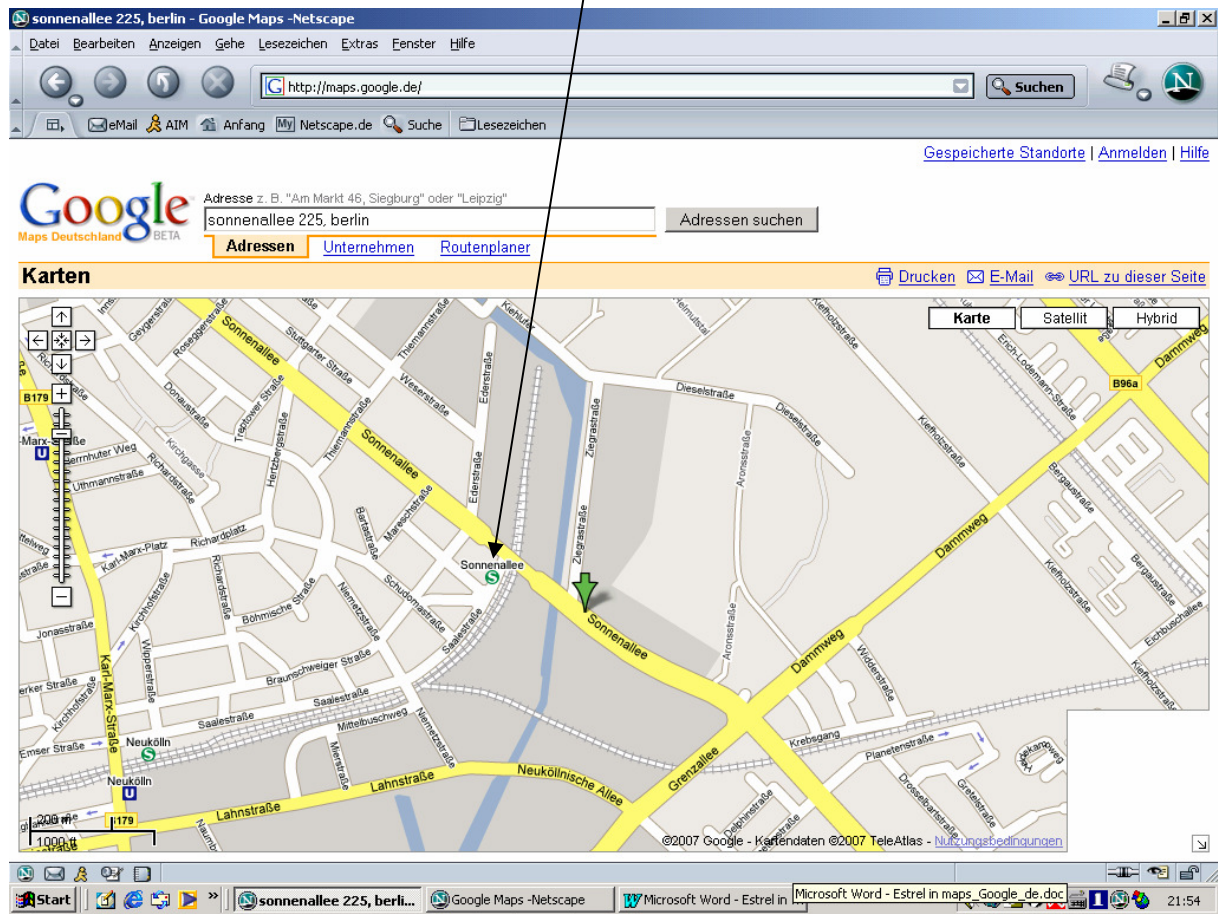

## Online map of Berlin – Best way to print your own map

1. Choose your internet browser and type: [www.maps.google.de](http://www.maps.google.de)
2. Please type in the address line: [sonnenallee 225, berlin](#)
3. Use the zoom function and you will get:

Airport Berlin-Tegel (TXL)

Airport Berlin-Schoenefeld (SFX)

The green arrow shows the position of the hotel in the south-east of the city of Berlin.

Here are some photographs of the hotel, which has a special architecture.

The best City train station (S-Bahn) to reach the hotel is “Sonnenallee”:

Using the “Hybrid” function you will see a photograph, showing embankment of railway and water of a canal which is nearby: